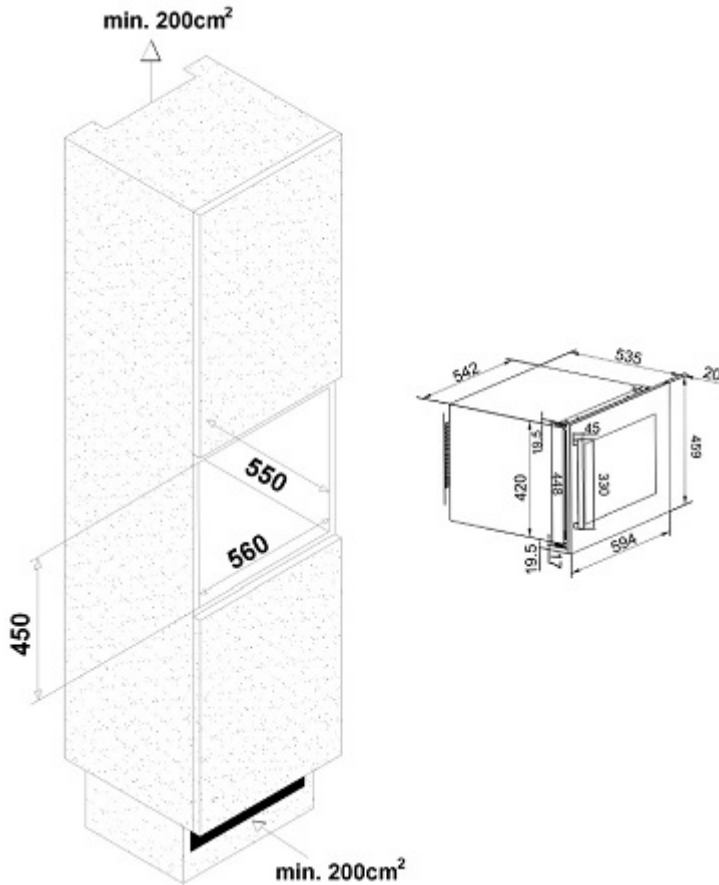

Reference: CLI24

Single-compartment service wine cabinet

Built-in range

> EQUIPMENTS INCLUDED

- 3 fixed wooden shelves, wooden front
- Anti-vibration system

> TECHNICAL CHARACTERISTICS

- Energy class: B
- Annual electrical consumption: 190 kWh
- Climatic class: N-ST (16-38°C)
- Noise level: 39 dB
- Voltage: 220-240 V
- Power input: 85 W
- Category: 2 - Wine cellar
- Type of gas : R600a

> SAFETY

- **Anti-freeze security:** ensures a positive temperature in your cellar and prevents the freezing of your bottles in winter

> LOGISTIC DATAS

Gross dimensions (WxDxH cm)	: 65 x 65 x 51,5
Net dimensions (WxDxH cm)	: 59,4 x 55,5 x 45,9
Gross weight (kg)	: 32.00
Net weight (kg)	: 28.00
Full truck (pcs)	: 0
Container (pcs)	20' : 108
	40' : 216
	40' HC : 270

Gencod 3595320102918

> COMPATIBLE ACCESSORIES

Only available in spare parts