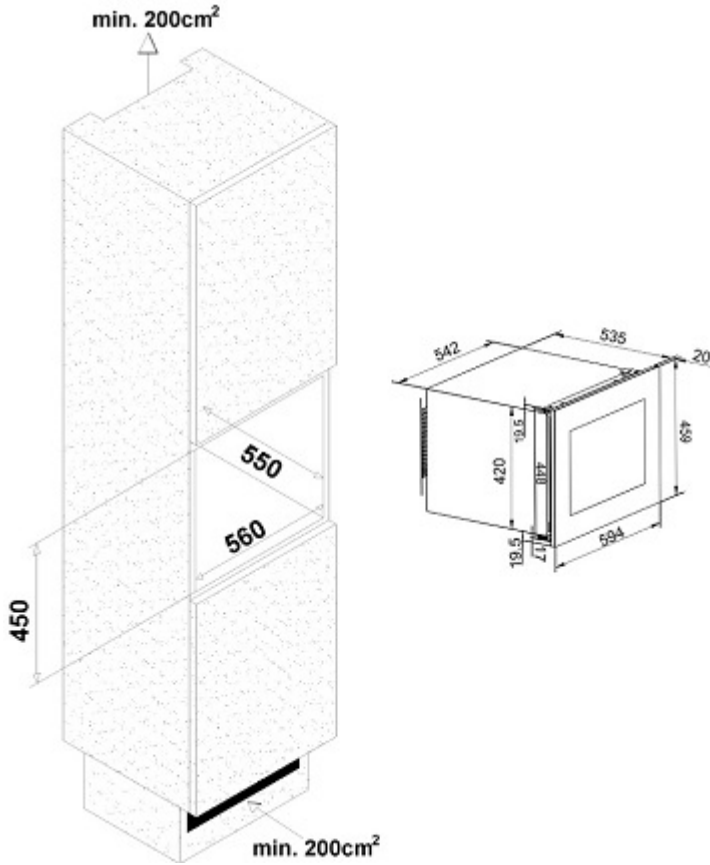

- + Capacity: 24 bottles*
- + Built-in column
- + Design: black body & black piano organic glass door frame
- + Cooling system: compressor
- + Type of cold: air moving system
- + Adjustable temperature range of use: 5°-18°C
- + Electronic regulation
- + Thermometer with white electronic display
- + White LED lights with switch button
- + Humidity control: natural (hygrodynamic concept)
- + 1 glass door, anti-UV treated, 2-layers tempered glass (grey-colored)

*Capacity given as an indication with 75cl Bordeaux traditional type bottles and measured with 3 shelves. Adding shelves reduce considerably the total capacity.

> EQUIPMENTS INCLUDED

- 3 semi-sliding wooden shelves (beech), metal front
- 2 adjustable feet (height 2 cm)
- Anti-vibration system

> LOGISTIC DATAS

Gross dimensions (WxDxH cm)	: 65 x 65 x 51,5
Net dimensions (WxDxH cm)	: 59,4 x 55,5 x 45,9
Gross weight (kg)	: 32.00
Net weight (kg)	: 28.00
Full truck (pcs)	: 180
Container (pcs)	20' : 108
	40' : 216
	40' HC : 270